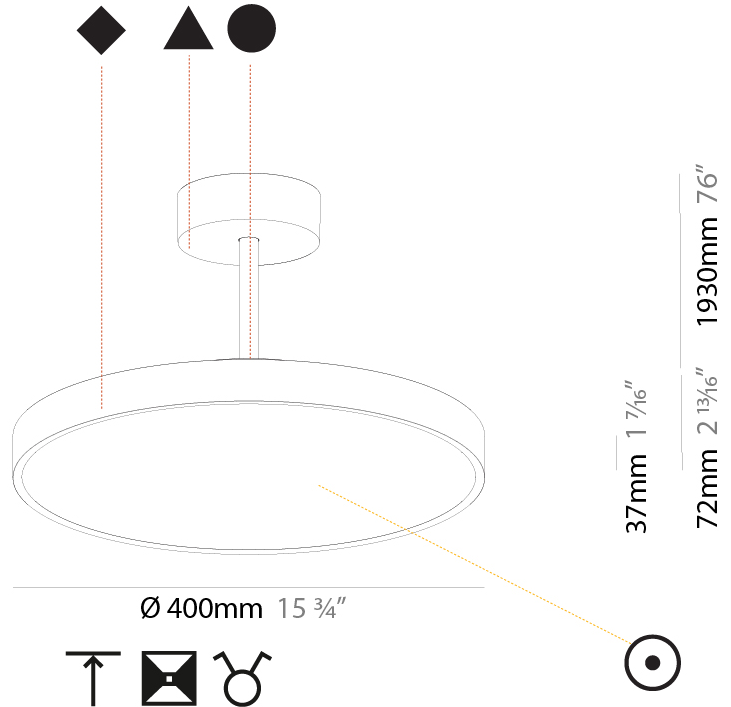

GENERAL

Series: Sign Diva Tube
Subseries: Sign Diva Tube
Brand: Prolicht
Division: Architectural
Mounting Type: Suspension
Mounting Location: Ceiling
Subcategory: Pendant

PHYSICAL

Shape: Round
Diameter (mm): 400
Diameter (in): 15 3/4
Height (mm): 72
Height (in): 2 13/16
Max. Overall Height (mm): 2002
Max. Overall Height (in): 78 13/16
Light Distribution: Direct / Indirect
Weight (kg): 3.314
Weight (lbs): 7.306
Diffuser: [PMMA - Opal](#) / [Micro-Prism](#) / [Sparkling Secret](#) / [Vintage Industrial](#)
Fixture Finish: [SSR / BKV / CWI / CRY / HAB / UFT / ITA / RUA / FTG / MYG / LOD / PUS / FRO / FUP / KIA / POP / BLS / SPG / MEY / GOH / GUM / CHC / COM / ABZ / JAG / OBR / MOS / ROR](#)
Fixture Material: [Extruded Aluminum](#) / [Steel](#)

ELECTRICAL

Lamp Type: LED (Zhaga Standard)
Input Wattage (W): 30
Total Output Wattage (W): 27.8
Dimming: [Tri-Mode (Non-Dimming and Phase Dimming (120Vac only) and 0-10V Dimming)](#)
Driver Included: Yes
Driver Location: Integrated
Driver Type: Constant Current - Universal
Driver Class: Class 2
Input Voltage (V): 120 - 277
Constant Current (MA): 500 / 350

LED

Color Temperature (*K): [3000](#) / [3500](#) / [4000](#)
Max. Delivered Lumen (lm): 3049 / 3019 / 3055 / 3117
Nominal Lumen (lm): 4182 / 4142 / 4189 / 4275
CRI: >90 CRI
Lamp Life (hrs): 50000

OPTICAL

RATINGS AND CERTIFICATIONS

Certified By: Certified for North American Standards
IP rating: IP20

A