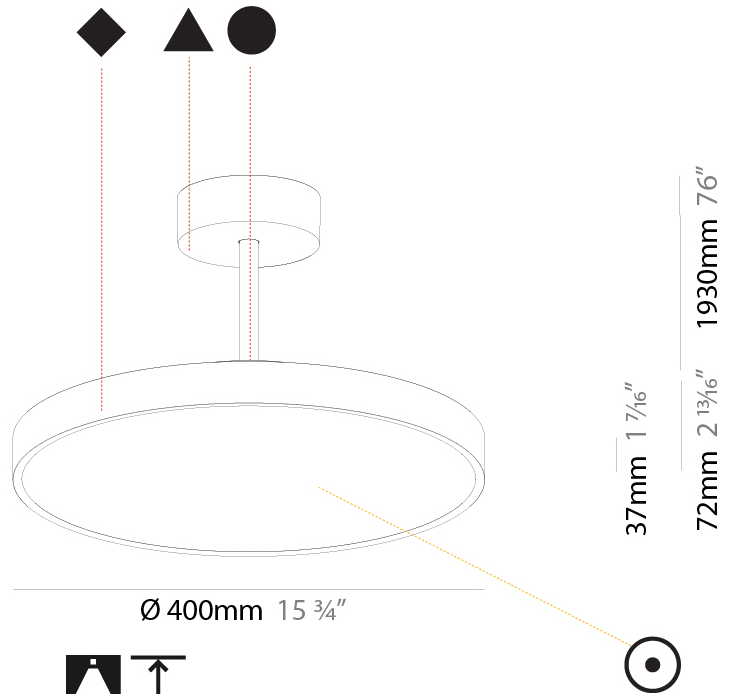

GENERAL

Series: Sign Diva Tube
Subseries: Sign Diva Tube
Brand: Prolicht
Division: Architectural
Mounting Type: Suspension
Mounting Location: Ceiling
Subcategory: Pendant

PHYSICAL

Shape: Round
Diameter (mm): 400
Diameter (in): 15 3/4
Height (mm): 72
Height (in): 2 13/16
Max. Overall Height (mm): 2002
Max. Overall Height (in): 78 13/16
Light Distribution: Direct
Weight (kg): 2.888
Weight (lbs): 6.366

Diffuser: PMMA - Opal / Micro-Prism / Sparkling Secret / Vintage Industrial

Fixture Finish: SSR / BKV / CWI / CRY / HAB / UFT / ITA / RUA / FTG / MYG / LOD / PUS / FRO / FUP / KIA / POP / BLS / SPG / MEY / GOH / GUM / CHC / COM / ABZ / JAG / OBR / MOS / ROR

Fixture Material: Extruded Aluminum / Steel

ELECTRICAL

Lamp Type: LED (Zhaga Standard)
Input Wattage (W): 17
Total Output Wattage (W): 16
Dimming: Tri-Mode (Non-Dimming and Phase Dimming (120Vac only) and 0-10V Dimming)
Driver Included: Yes
Driver Location: Integrated
Driver Type: Constant Current - Universal
Driver Class: Class 2
Input Voltage (V): 120 - 277
Constant Current (mA): 500

LED

Color Temperature (*K): 2700 / 3000 / 3500 / 4000
Max. Delivered Lumen (lm): 1807 / 1943 / 1951 / 1991
Nominal Lumen (lm): 2250 / 2450 / 2430 / 2480
CRI: >90 CRI
Lamp Life (hrs): 50000

OPTICAL

RATINGS AND CERTIFICATIONS

Certified By: Certified for North American Standards
IP rating: IP20

A